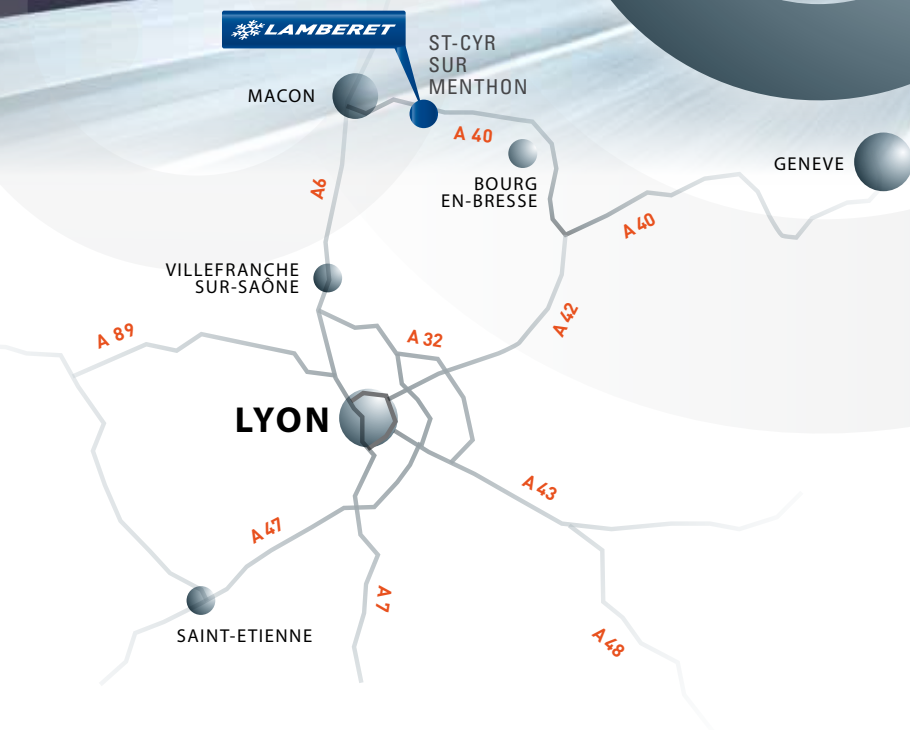

CONVERTER SPECIALIZING IN REFRIGERATED VEHICLES

DRIVERS WELCOME BOOKLET

1 > 100 m³

LAMBERET

www.lamberet.com

BP 43 - 129 ROUTE DE VONNAS - F - 01 380 ST-CYR-SUR-MENTHON - **Tel : 33 (0)3 85 30 85 30**

e-mail : communication@lamberet.fr