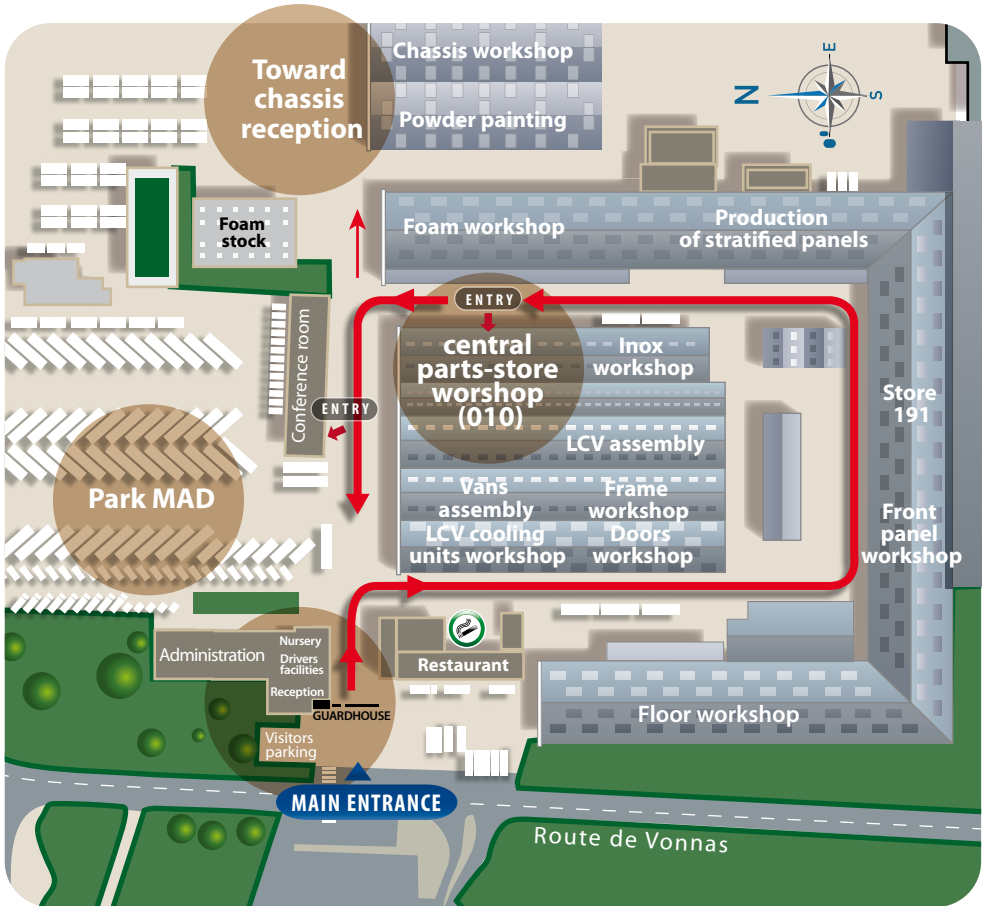

DRIVERS WELCOME BOOKLET

Welcome...

WELCOME TO THE HEADQUARTERS AND MAIN FACTORY OF THE GROUP!

To enter the site, please drive directly to the barriers next to the guardhouse (authorized vehicles) or pass through the turnstiles (people).

SITE MAP

SAFETY RULES

It is forbidden to smoke inside any area of our site except the dedicated zone near the company restaurant.

Please respect the security signpostings, which inform you about the presence of specific risk inside the site.

A nurse is available every day from 8.30 h am to 17 h pm ; and a cardiac defibrillator is available in the guardhouse.

Macon

Bourg-en-Bresse

Highway of the Titans / A40

Route départementale 79

MAIN ENTRANCE