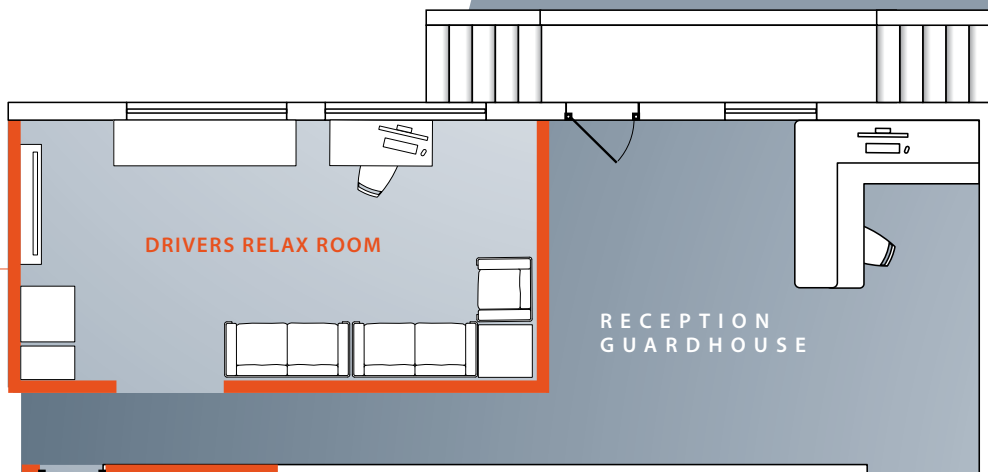

8.00h am-1.30 h pm

8 h am-5 h pm

**TOILET
& BATHROOM**

A bathroom with toilets and shower, together with a relax-room featuring water, coffee machine, magazines, TV and internet access are available in our main building, in front of reception desk. It is possible to have lunch at the company restaurant for the amount of 9.00 euros (from 11.45 h am to 13 h pm).